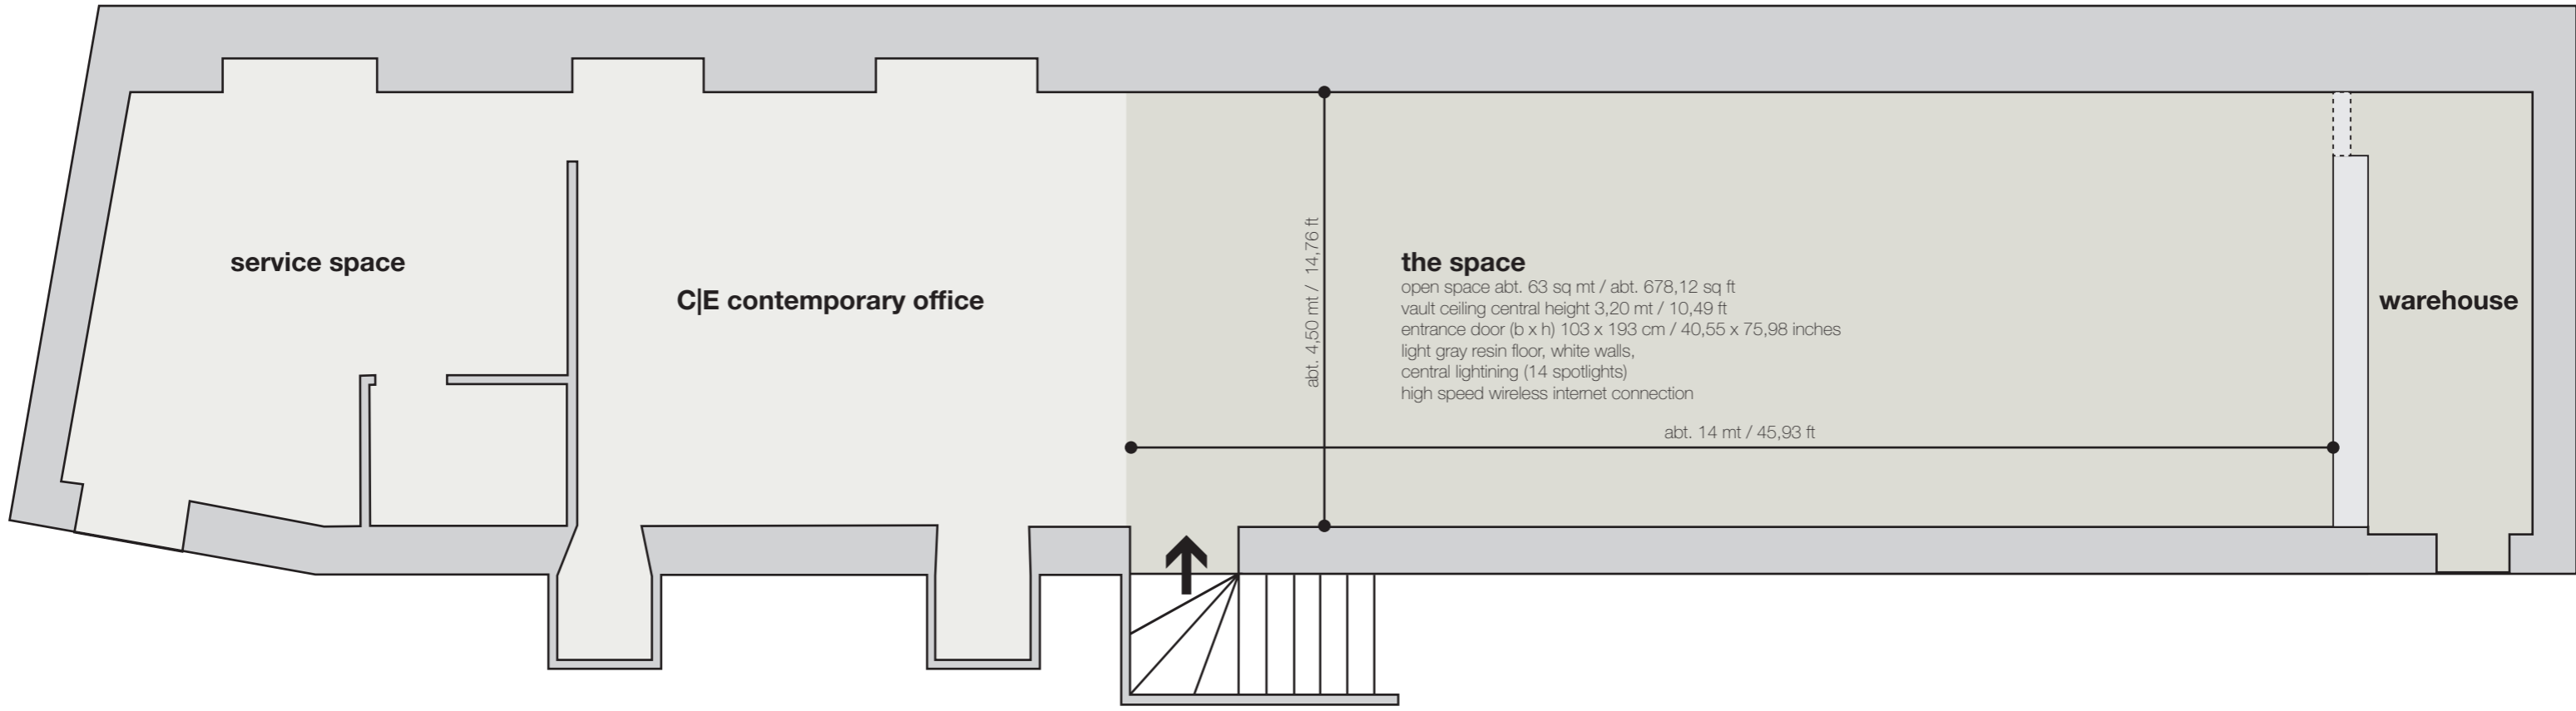

the space

where

C|E Contemporary is situated in via Gerolamo Tiraboschi, 2 in Porta Romana quarter, a central zone of Milano. This is one of the coolest zones of the city in fact it's known as the new fashion zone, with the typical Milano lifestyle, full of showrooms, design shops, restaurants, pubs, bars and hotels.